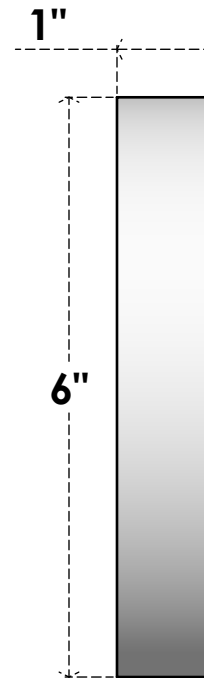

ROSP060X060X100GRY12

6"W X 6"H X 1"P STANDARD GRAYSON SPIRAL ROSETTE WITH SQUARE EDGE,
ARCHITECTURAL GRADE PVC

FRONT

SIDE

EKENA MILLWORK
2300 WEST MAIN ST.
CLARKSVILLE, TX 75426
TOLL FREE: 866-607-0453
WWW.EKENAMILLWORK.COM

NOTES

1. INSTALLATION TO BE COMPLETED IN ACCORDANCE WITH MANUFACTURER'S SPECIFICATIONS.
2. DRAWING MAY NOT BE TO SCALE
3. THIS DRAWING IS INTENDED FOR DESIGN AND PLANNING PURPOSES ONLY.
4. ALL INFORMATION CONTAINED HEREIN WAS CURRENT AT THE TIME OF DEVELOPMENT BUT MUST BE REVIEWED AND APPROVED BY THE PRODUCT MANUFACTURER TO BE CONSIDERED ACCURATE.
5. ARCHITECTURAL GRADE PVC PRODUCTS ARE MADE FROM EXPANDED CELLULAR PVC AND COME NATURALLY WHITE BUT MAY BE PAINTED