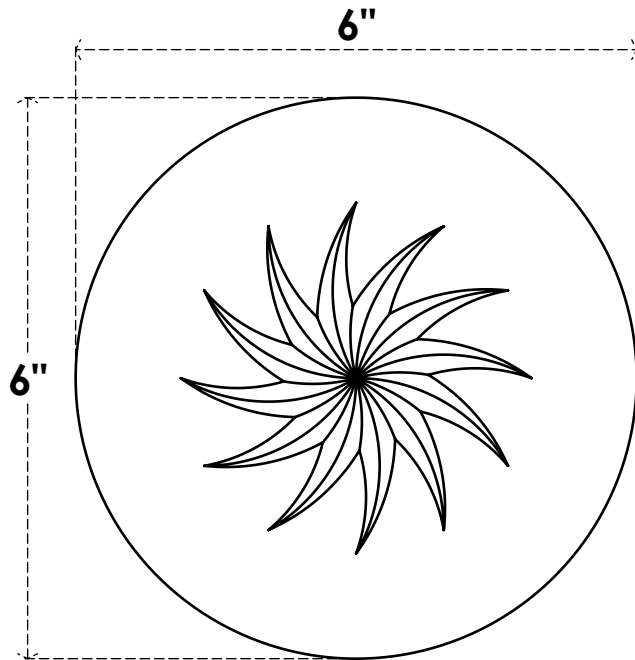

ROSP060X060X100GRY12

6"W X 6"H X 1"P STANDARD GRAYSON SPIRAL ROSETTE WITH SQUARE EDGE,
ARCHITECTURAL GRADE PVC

FRONT

SIDE

EKENA MILLWORK
2300 WEST MAIN ST.
CLARKSVILLE, TX 75426
TOLL FREE: 866-607-0453
WWW.EKENAMILLWORK.COM